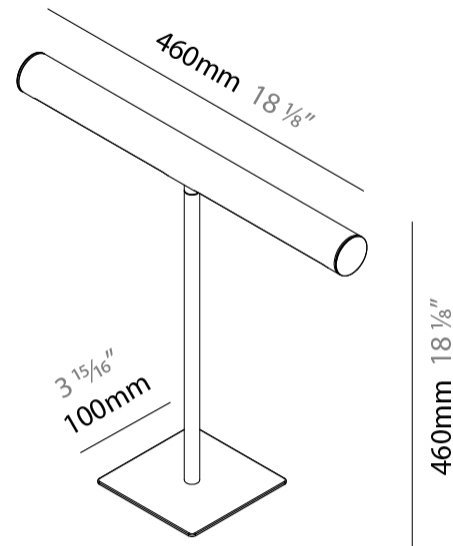

PROJECT	_____
TYPE	_____
SPECIFIER	_____
QUANTITY	_____
DATE	_____

ELLE PORTABLE

D204005-

base number   Finish
Options

1. To build a product code in our configurator select the specify button on the base model # product page
2. To build a manual product code on this datasheet choose from the options listed below in blue font and add the suffix to the base model #

GENERAL

Series: Elle _____
Brand: Zaneen _____
Division: Design _____
Mounting Type: Portable _____
Mounting Location: Table _____
Subcategory: Task _____

PHYSICAL

Shape: Cylinder _____
Length (mm): 460 _____
Length (in): 18 1/8 _____
Width (mm): 100 _____
Width (in): 3 15/16 _____
Height (mm): 460 _____
Height (in): 18 1/8 _____
Light Distribution: Direct _____
Diffuser: Acrylic Bi-Satin _____
Fixture Finish: MBK / MWH / MCB _____
Fixture Material: Aluminum _____

ELECTRICAL

Lamp Type: LED _____
Input Wattage (W): 6 _____
Dimming: Touch Dimming _____
Driver Included: Yes _____
Driver Location: Inline Transformer Plug _____
Driver Class: Class 2 _____
Input Voltage (V): 120 - 277 _____
Output Voltage (V): 24 _____

LED

Color Temperature (°K): 3000 _____
CRI: >90 CRI _____
Lamp Life (hrs): 50000 _____

OPTICAL

RATINGS AND CERTIFICATIONS

Certified By: Certified for North American Standards _____
IP rating: IP20 _____